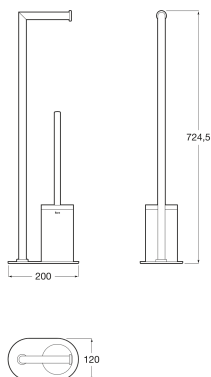

HOTELS**Toilet brush and toilet roll holder**

PRICE (VAT INCLUDED)

£323.74**TECHNICAL DRAWINGS****FEATURES**

Finish: Chrome

Fixing kit: Not included

Installation type: Floor-standing

Material: Metal

Maximum weight supported (Kg): 5